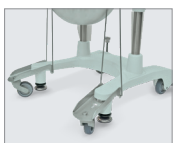

Transport wheel kit