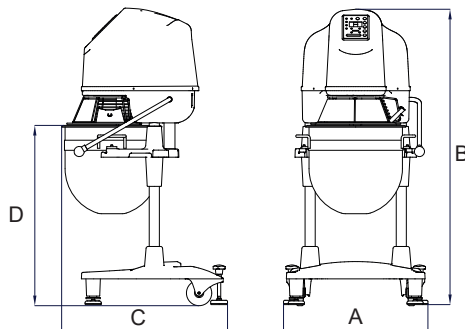

Examples of recipes

Contents

Planetary mixer PH 412 Digy

General Features

- 40 L stainless steel bowl + 3 tools: whip, paddle, spiral
- Patented, stainless steel safety grid removed with a simple pressure, with built-in chute
- Removable protective screen
- Columns made of stainless chromium steel
- Column supports, head and cradle made of aluminium
- Digy touch control panel
- Save up to 100 recipes, with 20 phases each
- 2 feet on wheels at the back
- Bowl lighting
- 200/240 V single phase + Earth - 50/60 Hz (any other specific voltage available and free of charge providing that it is technically possible)
- IP 54

PH 412 DIGY

Code: B5014104

- Programmable mixing speed
- Programmable mixing duration
- Power: 2,2 kW
- Intensity: 16 A

Optional extras

B02281512	Extra 40 L stainless steel bowl
B0205210	20 L stainless steel bowl + 3 tools
B02281306	Extra 20 L stainless steel bowl
B0205110	10 L stainless steel bowl + 3 tools
B02290202	Extra 10 L stainless steel bowl
B065956E	Bowl trolley
B02079402	Electric heating
B043647E21	Scraper 40/40 *
B043647E22	Scraper 20/40 *
B10810462	Set of 2 transport wheels

* Option available after the purchase of the planetar mixer

20 L version planetary mixer
PH412 Digy
with 20 L reduction
(stainless steel bowl
+ 3 tools)

	PH 412 DIGY
Weight (kg)	170
Dimensions (mm)	
Width (A)	715
Height closed (B)	1395
Depth (C)	795
Bowl height (D)	820
Bowl diameter Ø	400